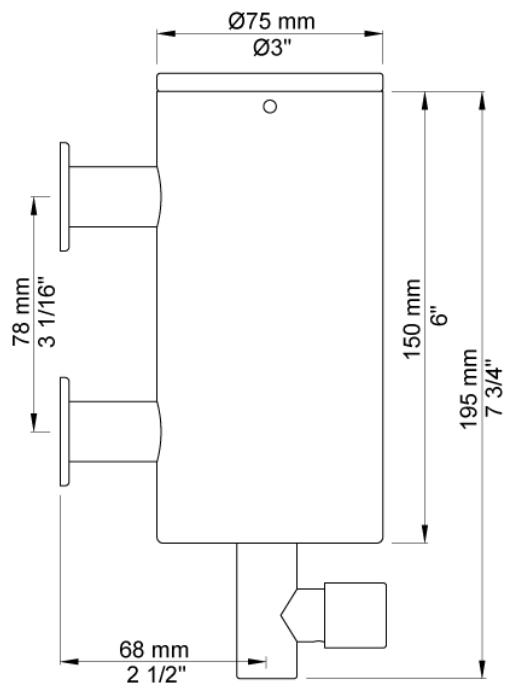

--

Date:
Client:
Project:

T10

Soap dispenser 0.5 l. pH neutral liquid soap can be used (pH value: 4,5 - 7,5). Viscosity: Approx. 1500cP - 2000cP at 20°C.

**Available in colors**

Color 02, Grey	Color 17, Gloss black
Color 04, Light blue	Color 18, White
Color 05, Orange	Color 19, Natural brass
Color 06, Light green	Color 20, Brushed chrome
Color 08, Yellow	Color 21, Carmine red
Color 09, Dark grey	Color 25, Pink
Color 12, Mocca	Color 27, Matt black
Color 14, Bright red	Color 28, Matt white
Color 15, Dark blue	Color 40, Brushed stainless steel
Color 16, Polished chrome	